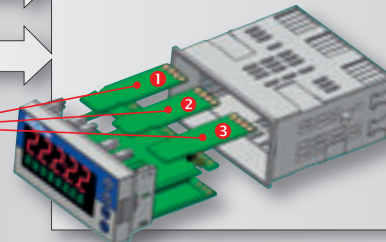

- Fast and user-friendly configuration through the setup program
- Setup interface (standard)
- Analog output 0 – 10V/0 – 20mA
- RS422/485 interface
- PROFIBUS-DP interface
- cUL/UL approval

Block structure

Analog input

2 binary inputs

Option 1

Option 2

Option 3

JUMO di 308

Option slots

2 relays, SPDT (changeover)

2 logic outputs

Supply voltage
15V/30mA for
2-wire transmitter

Setup interface

Option boards:

- Analog input
- 2 binary inputs
- 1 relay 8A/230V, SPDT (changeover)
- 2 relays 3A/230V, SPST-NO (make) with common pole
- 1 solid-state relay
- Analog output (voltage/current)
- RS422/485 interface
- PROFIBUS-DP interface